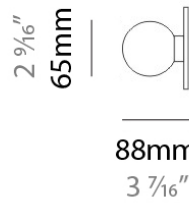

OLYMPIA SURFACE

D23036

PROJECT
TYPE
NOTES
QUANTITY
DATE

GENERAL

Series: Olympia
Division: Design
Mounting Type: Surface
Mounting Location: Wall
Subcategory: Ambient

PHYSICAL

Shape: Cylinder
Length (mm): 615
Length (in): 24 ³/₁₆
Height (mm): 65
Height (in): 2 ⁹/₁₆
Extension (mm): 88
Extension (in): 3 ⁷/₁₆
Light Distribution: Omnidirectional
Weight (kg): 1.8
Weight (lbs): 4
Diffuser: Satin White Glass
Fixture Finish: GRY
Fixture Material: Metal

ELECTRICAL

Lamp Type: LED Retrofit
Input Wattage (W): 16
Bulb Included: Bulb Not Included
Total Output Wattage (W): 16 / 24
Max. Wattage Per Lamp (W): 16 / 24
Dimming: Non-Dimmable
Driver Included: Yes
Driver Location: Integrated
Input Voltage (V): 120 - 277
Output Voltage (V): 24

LED

Color Temperature (°K): 3000
CRI: >80 CRI
Lamp Life (hrs): 50000

OPTICAL

RATINGS AND CERTIFICATIONS

Certified By: CSA Certified to UL and CSA Standards
IP rating: IP20